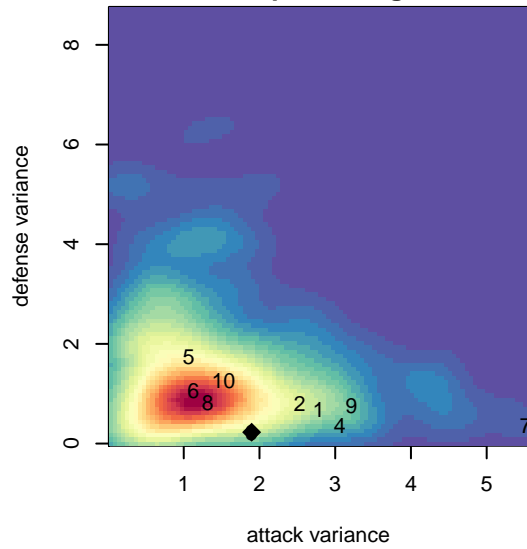

BSC Portland Gold G04

Bridlemile SC
Portland, OR
G04 total strength=1227
attack=3.22 defense=5.99
fall league = PTT G04 Div 2 Red North

alt names used:
BSC 04G Gold

Venues played:
2017 PTT G04 Division 2 Red North

BSC Portland Gold G04
Dots are actual minus expected GF (blue circles) and GA (red triangles).
Blue line is smoothed change in attack strength. Red is smoothed change in defense strength.

**attack and defense variance (black dot)
relative to other teams
and top 10 in region**