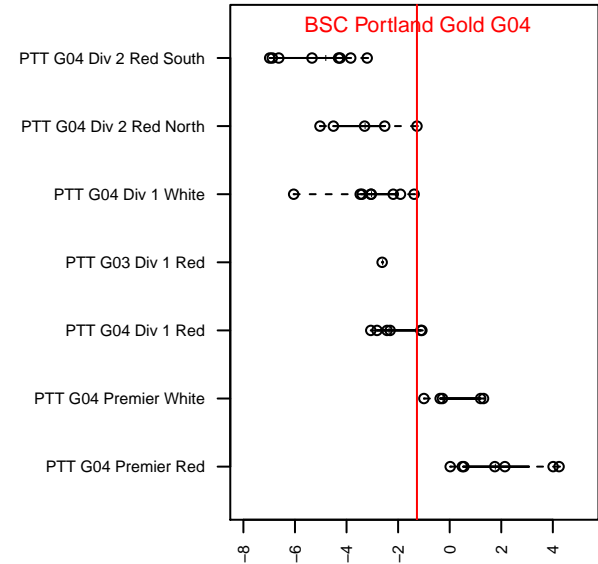

BSC Portland Gold G04

Bridlemile SC
Portland, OR
G04 total strength=1227
attack=3.22 defense=5.99
fall league = PTT G04 Div 2 Red North

alt names used:
BSC 04G Gold

Venues played:
2017 PTT G04 Division 2 Red North

BSC Portland Gold G04
Dots are actual minus expected GF (blue circles) and GA (red triangles).
Blue line is smoothed change in attack strength. Red is smoothed change in defense strength.

**attack and defense variance (black dot)
relative to other teams
and top 10 in region**

**attack and defense rating
relative to others at age
and all opponents in last 13 months**

Performance relative to 13 month average

Performance relative to 13 month average

date	home		away		venue	pred.home	pred.away
2017-10-29	BSC Portland Gold G04	0	Washington Timbers White 2 G04	0	2017 PTT G04 Division 2 Red North	2.04	0.17
2017-10-22	FC Columbia County G04	0	BSC Portland Gold G04	2	2017 PTT G04 Division 2 Red North	0.21	2.97
2017-10-14	BSC Portland Gold G04	2	SESC Swifts G04	0	2017 PTT G04 Division 2 Red North	2.10	0.50
2017-10-08	CYSA Timber Barons White G04	0	BSC Portland Gold G04	3	2017 PTT G04 Division 2 Red North	0.25	3.13
2017-10-07	BSC Portland Gold G04	4	FSC Roses White G04	0	2017 PTT G04 Division 2 Red North	3.88	0.41
2017-09-30	Pacific FC Power G04	1	BSC Portland Gold G04	3	2017 PTT G04 Division 2 Red North	0.52	1.45
2017-09-23	BSC Portland Gold G04	0	Eastside Timbers Black G04	1	2017 PTT G04 Division 2 Red North	1.05	0.46
2017-09-16	CYSA Timber Barons Black G04	0	BSC Portland Gold G04	4	2017 PTT G04 Division 2 Red North	0.22	1.48
2017-09-10	FC Salmon Creek Nemesis Blue G04	2	BSC Portland Gold G04	3	2017 PTT G04 Division 2 Red North	1.06	1.94
2017-09-09	BSC Portland Gold G04	2	FC Columbia County G04	0	2017 PTT G04 Division 2 Red North	2.97	0.21